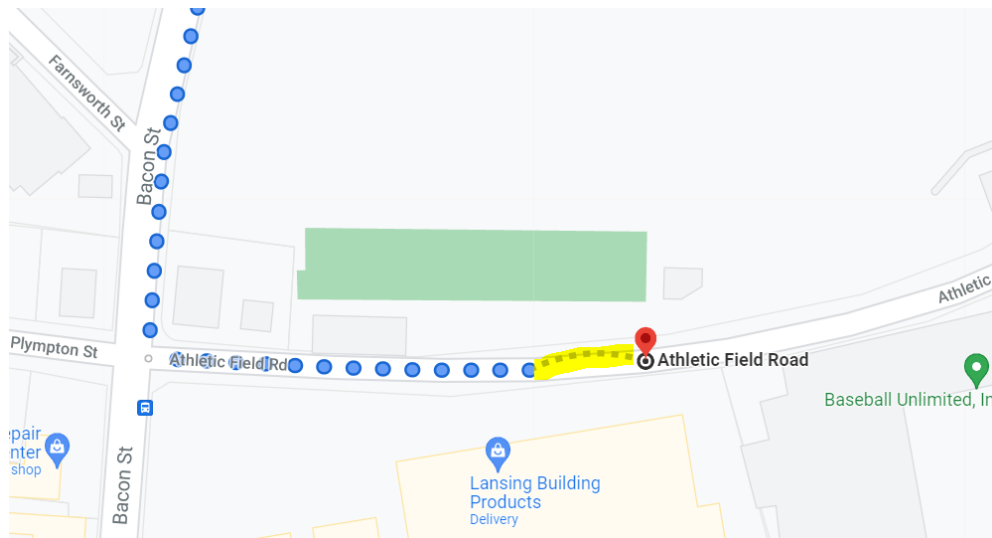

**WHS 2024 Homecoming Parade Order, Details and Maps****1. Homecoming Parade Details**

- a. Saturday, Oct 26, 2024
  - i. 11:30am arrival to Kennedy Middle School for student setup and float decoration
  - ii. 1:30pm parade step-off from Kennedy Middle School
  - iii. 2:15pm arrival at Leary Field
  - iv. 3pm kickoff at Leary Field
- b. Students should arrive at the Kennedy Middle School parking lot nearest the auditorium to decorate floats and prepare for the parade. Indicated in yellow below.
- c. No student drivers will be allowed in the parade, but they may walk with floats

- d. *Students and volunteers should park in the 617 Lexington St (old WHS) lot and walk down to the Kennedy lot*
- e. Parade officials will stand at the Kennedy lot exit and call for participants to exit the lot based on the final parade order.
- f. Parade Route: Exit Kennedy Middle School, left on to Lexington St, proceed through Piety Corner intersection, proceed on Bacon St, take left on Athletic Field Rd.
- g. Classic cars and convertibles will be placed between each WHS float to maintain spacing and keep the parade pace slow and safe.
- h. Parade participants will disembark their floats (highlighted in yellow below) and parade vehicles will proceed down Athletic Field Rd to Lexington St to leave the area.

**Athletic Field Rd**

Waltham, MA

One-Two-Three Day School

First Baptist Church-Waltham

Waltham House (Home For Little Wanderers)

 **34 min**  
1.8 miles

Piety Corner Club

Worcester Ln

Buxton Ln

Clark Ln

Bacon St

Piety Corner Rd

Bigelow Rd

Pond End Rd

Totten Pond Rd

Sanderson