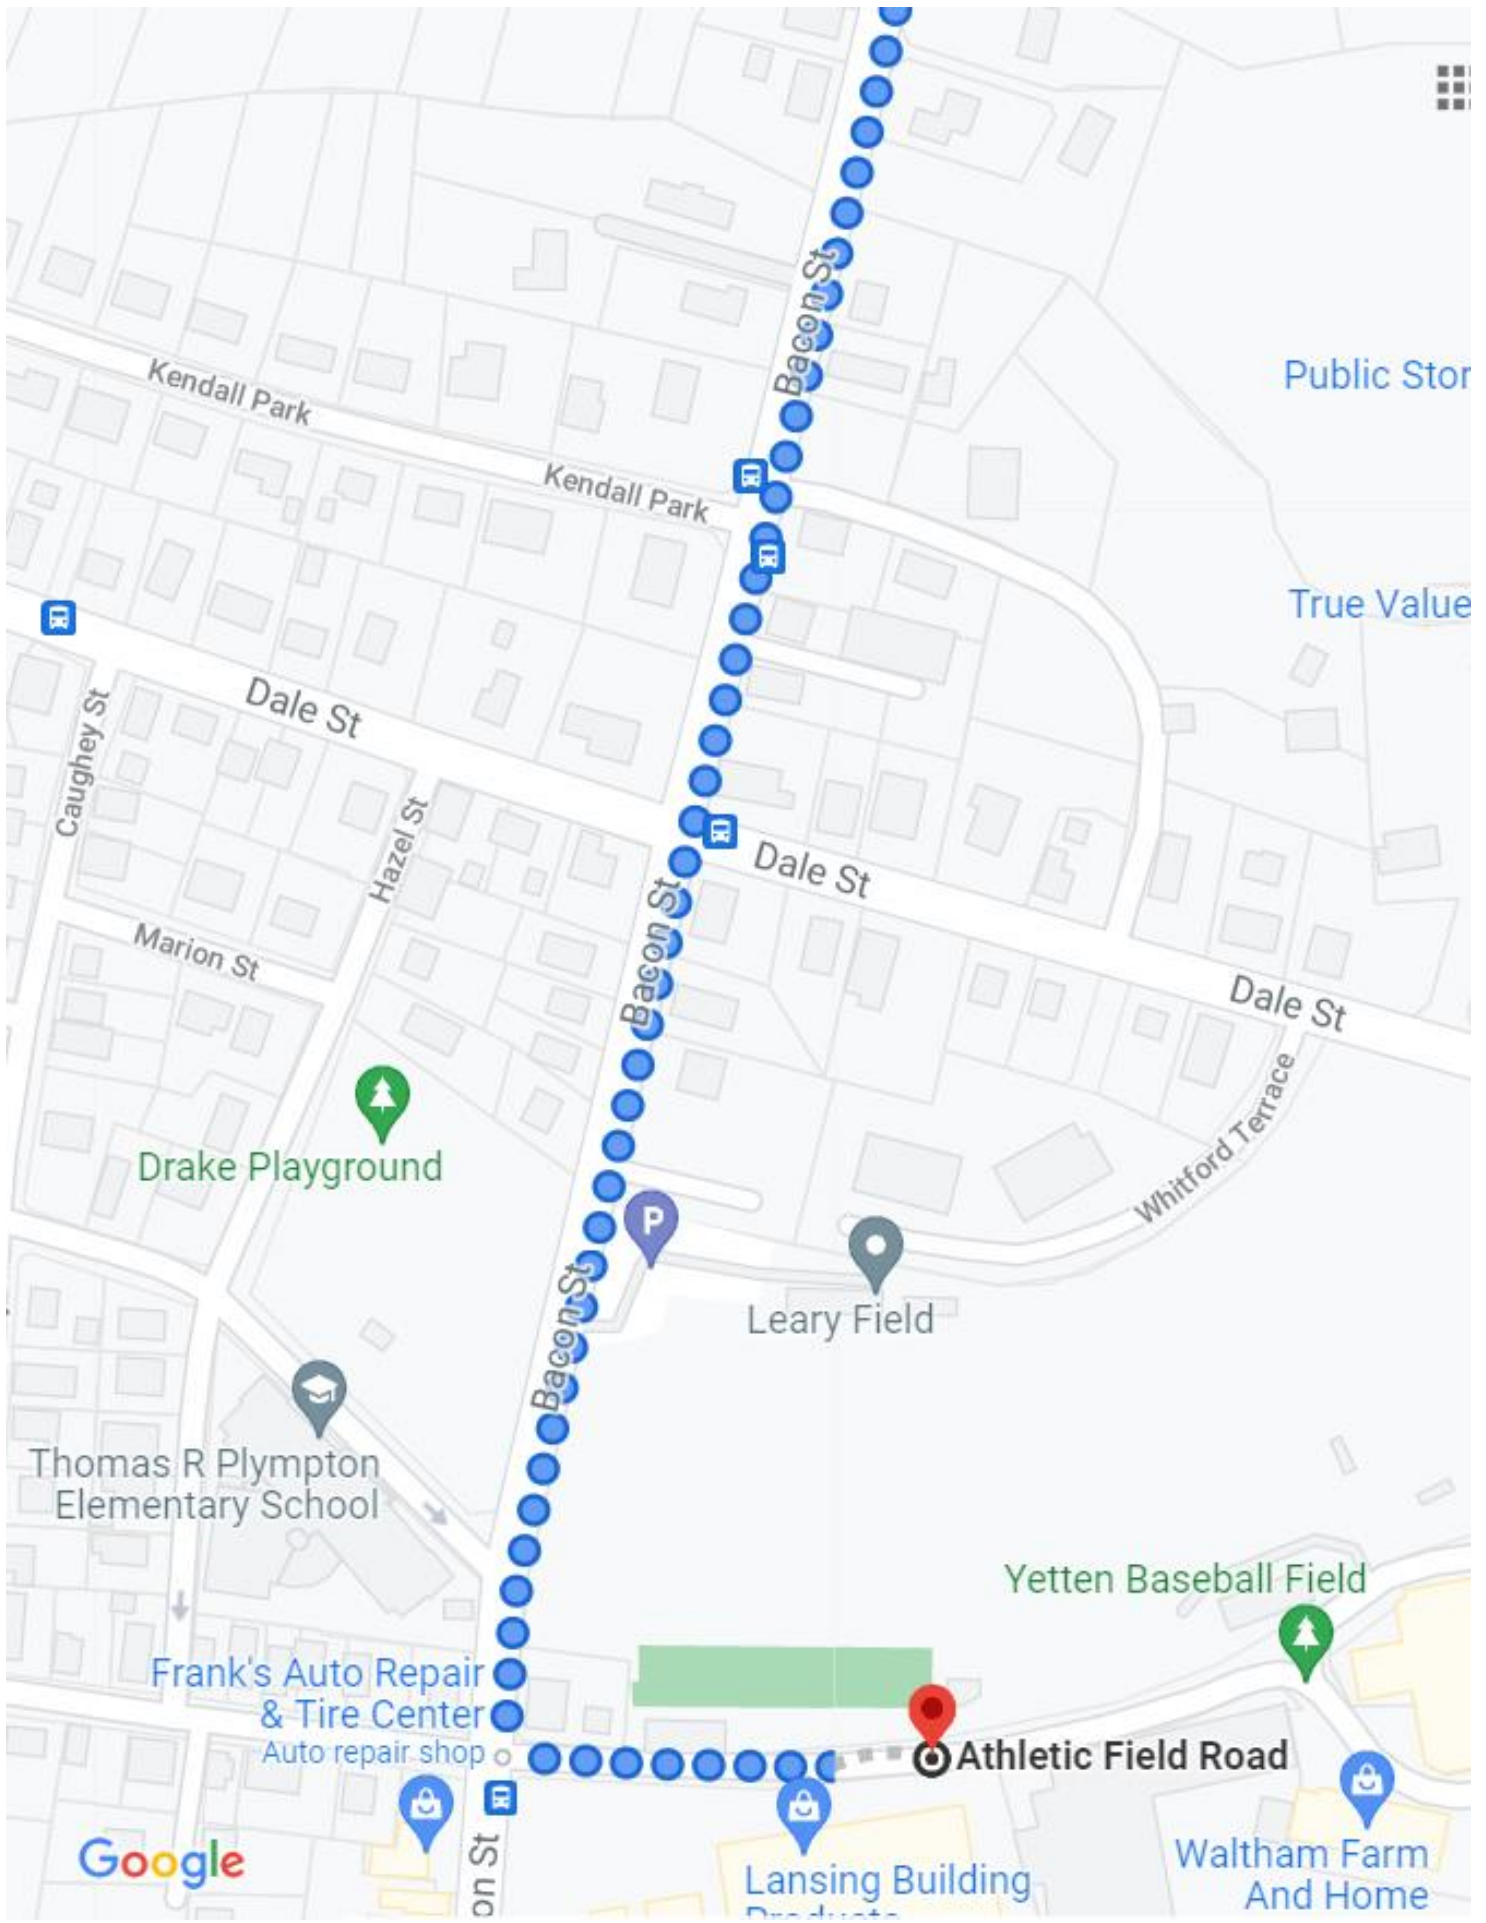

Public Stor

True Value

Kendall Park

Kendall Park

Dale St

Dale St

Dale St

Drake Playground

Leary Field

Thomas R Plympton Elementary School

Yetten Baseball Field

Frank's Auto Repair & Tire Center
Auto repair shop

Athletic Field Road

Google

Lansing Building Products

Waltham Farm And Home

Caughey St

Hazel St

Marion St

Whitford Terrace

on St