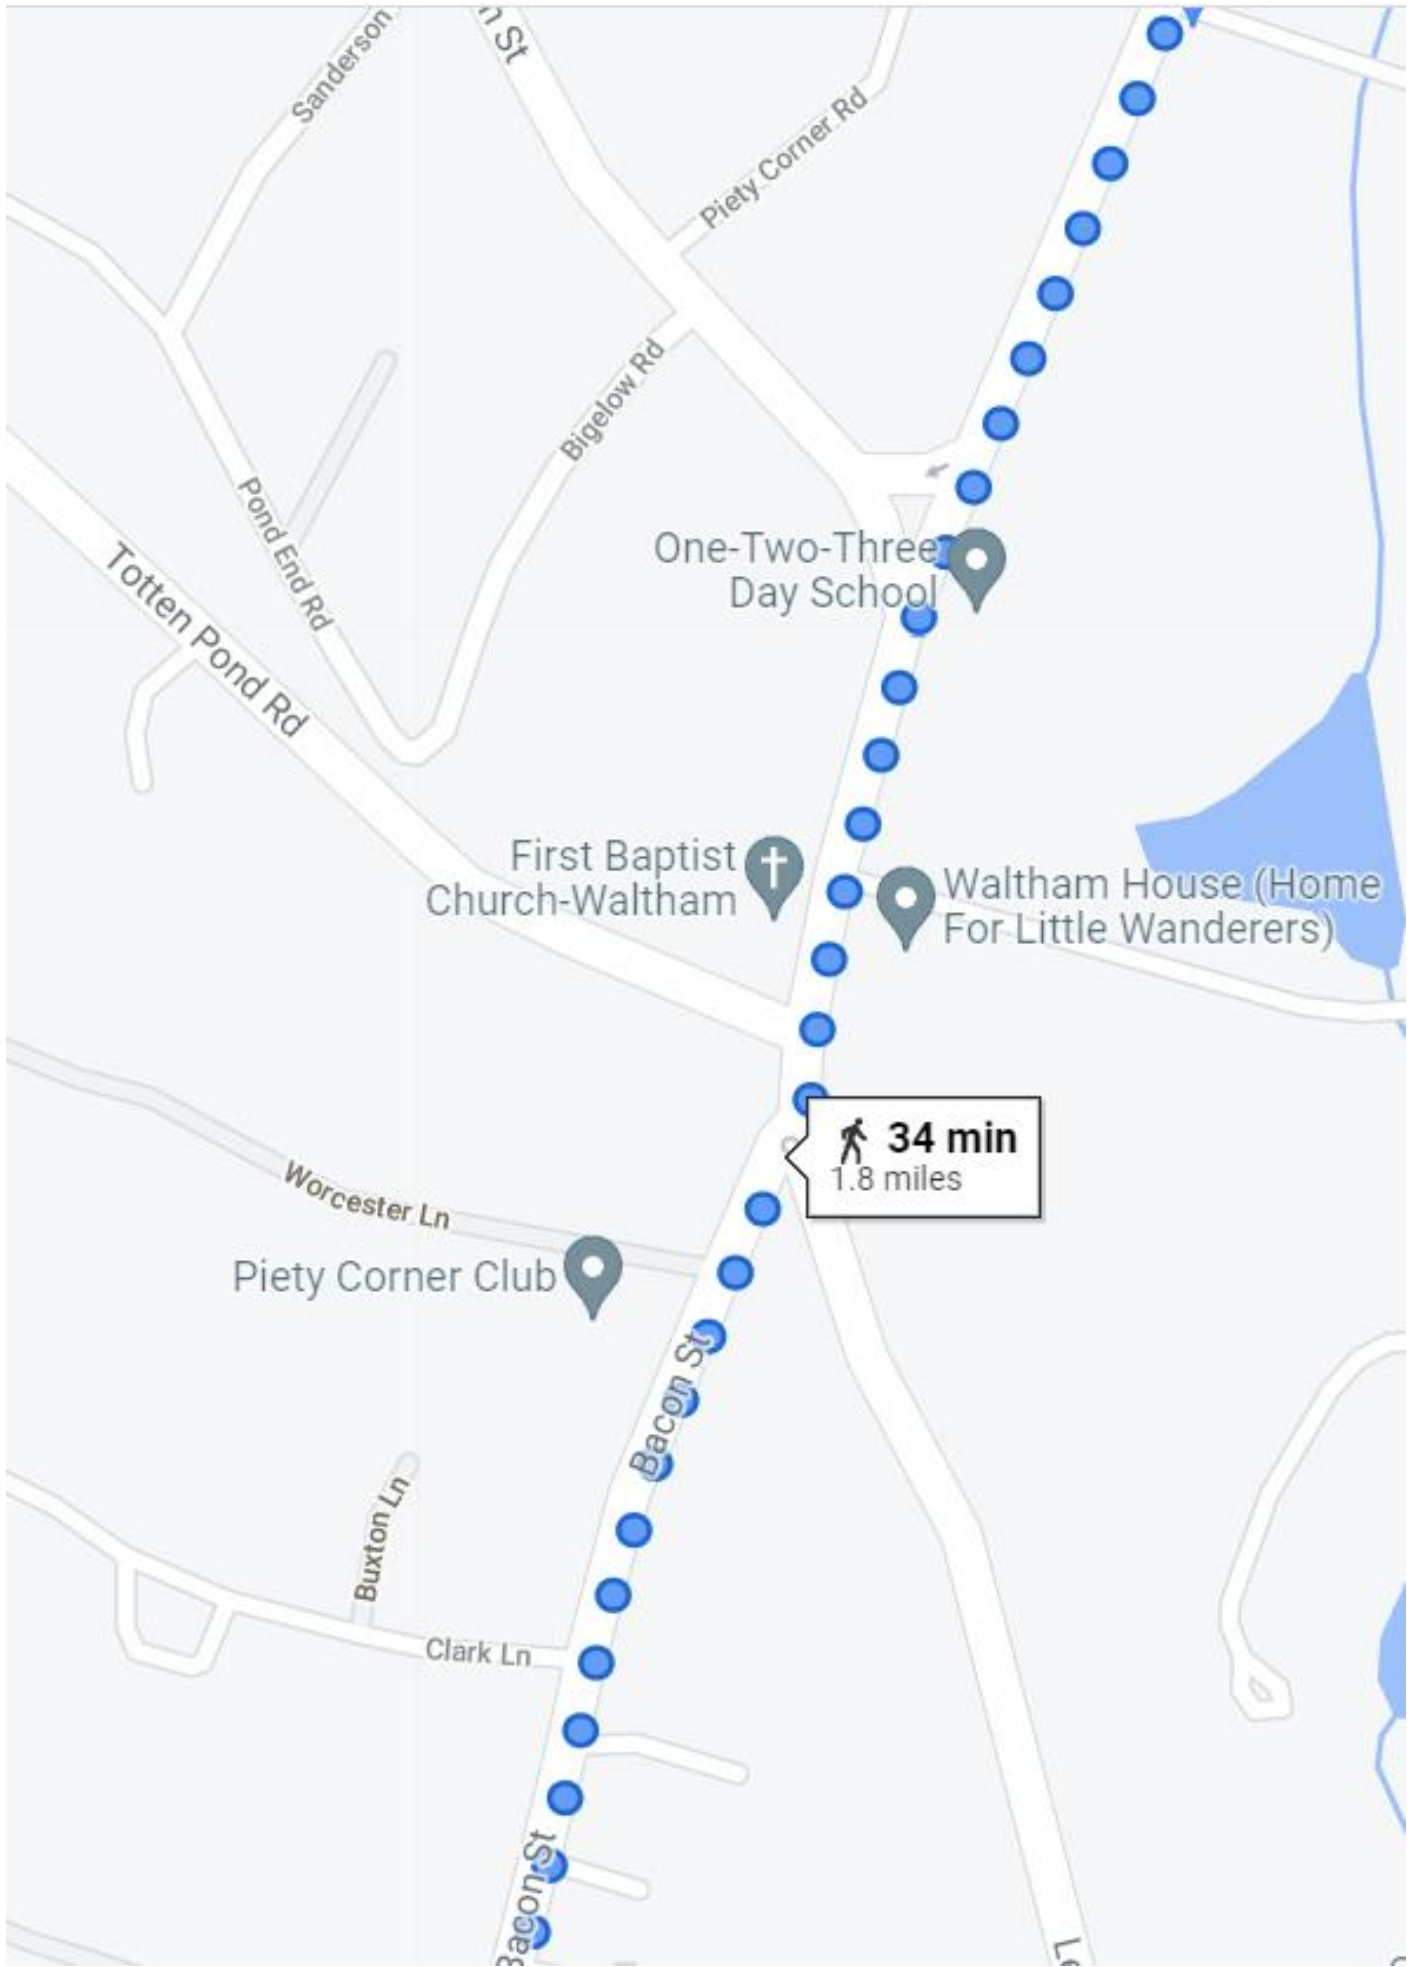

**WHS 2024 Homecoming Parade Order, Details and Maps****1. Homecoming Parade Details**

- a. Saturday, Oct 26, 2024
  - i. 11:30am arrival to Kennedy Middle School for student setup and float decoration
  - ii. 1:30pm parade step-off from Kennedy Middle School
  - iii. 2:15pm arrival at Leary Field
  - iv. 3pm kickoff at Leary Field
- b. Students should arrive at the Kennedy Middle School parking lot nearest the auditorium to decorate floats and prepare for the parade. Indicated in yellow below.
- c. No student drivers will be allowed in the parade, but they may walk with floats

- d. *Students and volunteers should park in the 617 Lexington St (old WHS) lot and walk down to the Kennedy lot*
- e. Parade officials will stand at the Kennedy lot exit and call for participants to exit the lot based on the final parade order.
- f. Parade Route: Exit Kennedy Middle School, left on to Lexington St, proceed through Piety Corner intersection, proceed on Bacon St, take left on Athletic Field Rd.
- g. Classic cars and convertibles will be placed between each WHS float to maintain spacing and keep the parade pace slow and safe.
- h. Parade participants will disembark their floats (highlighted in yellow below) and parade vehicles will proceed down Athletic Field Rd to Lexington St to leave the area.

**Athletic Field Rd**

Waltham, MA

One-Two-Three Day School

First Baptist Church-Waltham

Waltham House (Home For Little Wanderers)

 **34 min**  
1.8 miles

Piety Corner Club

Worcester Ln

Buxton Ln

Clark Ln

Bacon St

Piety Corner Rd

Bigelow Rd

Pond End Rd

Totten Pond Rd

Sanderson