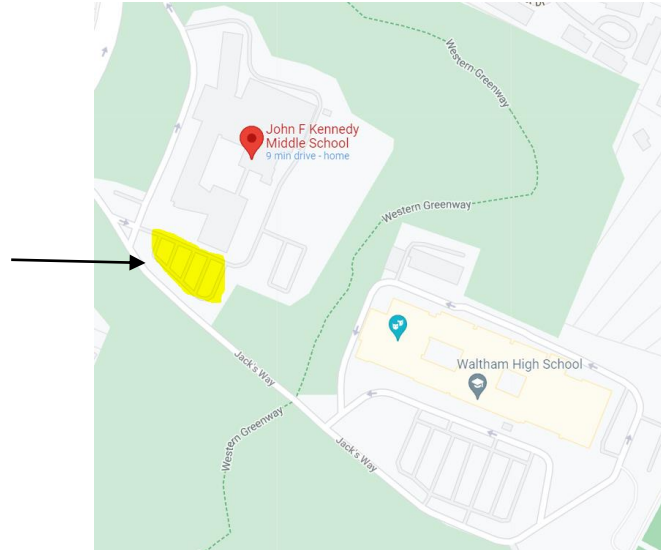

**WHS 2024 Homecoming Parade Order, Details and Maps****1. Homecoming Parade Details**

- a. Saturday, Oct 26, 2024
  - i. 11:30am arrival to Kennedy Middle School for student setup and float decoration
  - ii. 1:30pm parade step-off from Kennedy Middle School
  - iii. 2:15pm arrival at Leary Field
  - iv. 3pm kickoff at Leary Field
- b. Students should arrive at the Kennedy Middle School parking lot nearest the auditorium to decorate floats and prepare for the parade. Indicated in yellow below.
- c. No student drivers will be allowed in the parade, but they may walk with floats

- d. *Students and volunteers should park in the 617 Lexington St (old WHS) lot and walk down to the Kennedy lot*
- e. Parade officials will stand at the Kennedy lot exit and call for participants to exit the lot based on the final parade order.
- f. Parade Route: Exit Kennedy Middle School, left on to Lexington St, proceed through Piety Corner intersection, proceed on Bacon St, take left on Athletic Field Rd.
- g. Classic cars and convertibles will be placed between each WHS float to maintain spacing and keep the parade pace slow and safe.
- h. Parade participants will disembark their floats (highlighted in yellow below) and parade vehicles will proceed down Athletic Field Rd to Lexington St to leave the area.

**Athletic Field Rd**

Waltham, MA

One-Two-Three Day School

First Baptist Church-Waltham

Waltham House (Home For Little Wanderers)

 **34 min**  
1.8 miles

Piety Corner Club

Worcester Ln

Buxton Ln

Clark Ln

Bacon St

Piety Corner Rd

Bigelow Rd

Pond End Rd

Totten Pond Rd

Sanderson